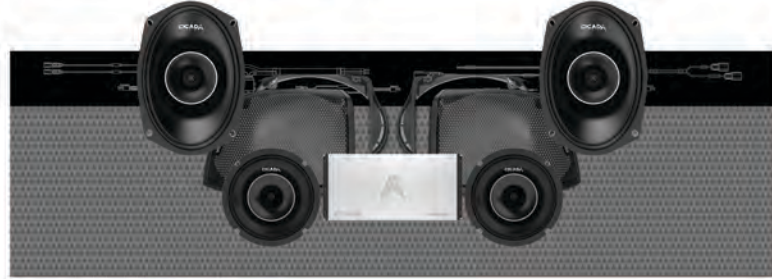

CICADA AUDIO DSPCH-4X4 PACKAGE

- ★ CICADA Audio DSP600.4D - 4 Channel DSP Controlled Power Amplifier (152w RMS x 4CH @ 2Ω)
- ★ CICADA Audio CH65.X - 6.5" High Performance Pro Sound Coaxial Horn Speakers (250W RMS / 500W MAX)
- ★ CICADA Audio CH69.X - 6"x9" High Performance Pro Sound Coaxial Horn Speakers (250W RMS / 500W MAX)
- ★ CICADA CHDRGG / CHDSGG - Replacement Front Grills w/ Increased Height For HD Road Glide or HD Street Glide
- ★ CICADA Audio CHDLID - Factory Bag Cut-In Grill Lid Kit
- ★ CICADA Audio HDPRO4K Power Amplifier Wiring Kit & T-Harnesses

$2,099.99