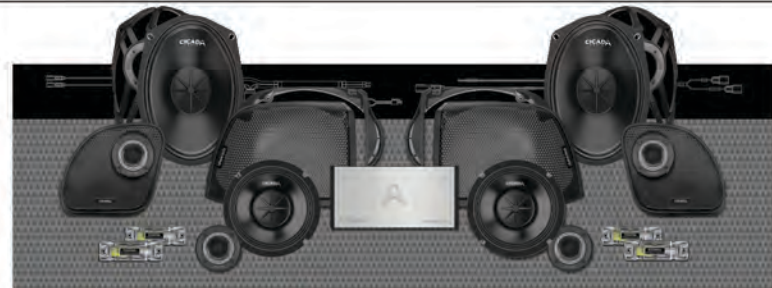

NOTE: HD Factory Radio Flash
Required on OEM Radios

\$1,889.99

* Subtract \$200 For Tour Pack Instead Of Bag Lid Conversion *

CICADA AUDIO DSPCH-4X4 PACKAGE

- ★ CICADA Audio DSP600.4D - 4 Channel DSP Controlled Power Amplifier (152w RMS x 4CH @ 2Ω)
- ★ CICADA Audio CH65.X - 6.5" High Performance Pro Sound Coaxial Horn Speakers (250W RMS / 500W MAX)
- ★ CICADA Audio CH69.X - 6"x9" High Performance Pro Sound Coaxial Horn Speakers (250W RMS / 500W MAX)
- ★ CICADA CHDRGG / CHDSGG - Replacement Front Grills w/ Increased Height For HD Road Glide or HD Street Glide
- ★ CICADA Audio CHDLID - Factory Bag Cut-In Grill Lid Kit
- ★ CICADA Audio HDPRO4K Power Amplifier Wiring Kit & T-Harnesses

\$2,099.99

HERTZ HSP3 PACKAGE

- ★ Hertz SX165NEO - 6.5" SPL Show Full-Range Neodymium Magnet Coaxial Speakers (100w RMS / 200w Peak)
- ★ Hertz SX690NEO - 6"x9" SPL Show Full-Range Neodymium Magnet Coaxial Speakers (130w RMS / 260w Peak)
- ★ Hertz SP4.900 - SPL Show Advanced D-Class 4-Channel Amplifier (160w RMS x 4CH @ 4Ω)
- ★ Hertz HDSLK-14 - 6X9" Saddlebag Speaker Installation Kit
- ★ Hertz HBH14 Speaker Harness & HTHP14 T-Power Harness

NOTE: HD Factory Radio Flash
Required on OEM Radios

\$2,349.99

* Subtract \$200 For Tour Pack Instead Of Bag Lid Conversion *

CICADA AUDIO DSPCM-4X8RG/SG PACKAGE

- ★ CICADA Audio DSP600.4D - 4 Channel DSP Controlled Power Amplifier (152w RMS x 4CH @ 2Ω)
- ★ CICADA Audio CHDRGGTK / CHDSGGTK - 1" Aluminum Diaphragm Neo High Energy Tweeters w/ RG or SG Grille (50w RMS / 100w Peak)
- ★ CICADA Audio CM65.2 - 6.5" High Performance Pro Sound Neo Mid-Bass Speakers (250W RMS / 500W MAX)
- ★ CICADA Audio CHX69.2 - 6x9" High Performance Pro Sound Neo All-Weather Design Coaxial Speakers (250W RMS / 500W MAX)
- ★ CICADA Audio CHDLID - Factory Bag Cut-In Grill Lid Kit
- ★ CICADA Audio HDPRO4K Power Amplifier Wiring Kit & T-Harnesses